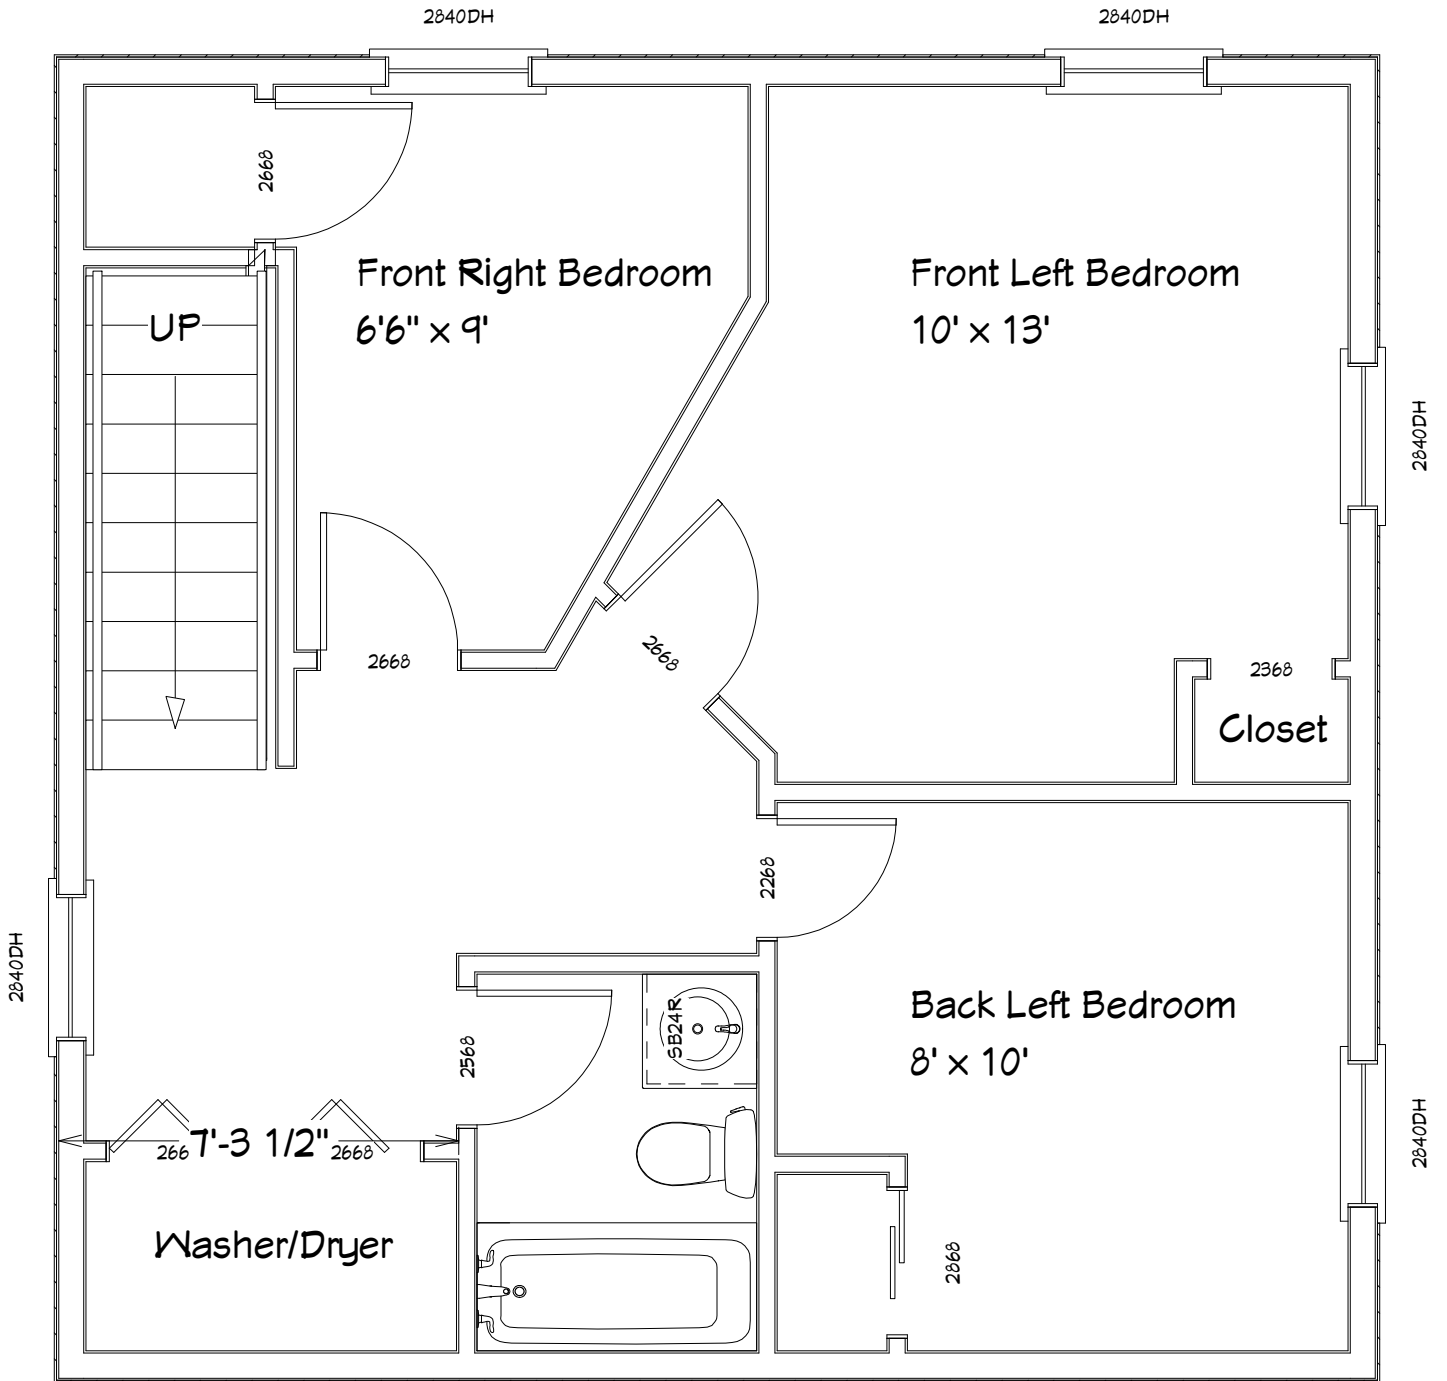

37, 47 and 54 Benny Street

1st Floor
 LIVING AREA
 627 SQ FT

All measurements are approximate. Layouts are not exact and are only to provide a general layout of the unit.

2nd Floor
LIVING AREA
577 SQ FT

All measurements are approximate. Layouts are not exact and are only to provide a general layout of the unit.