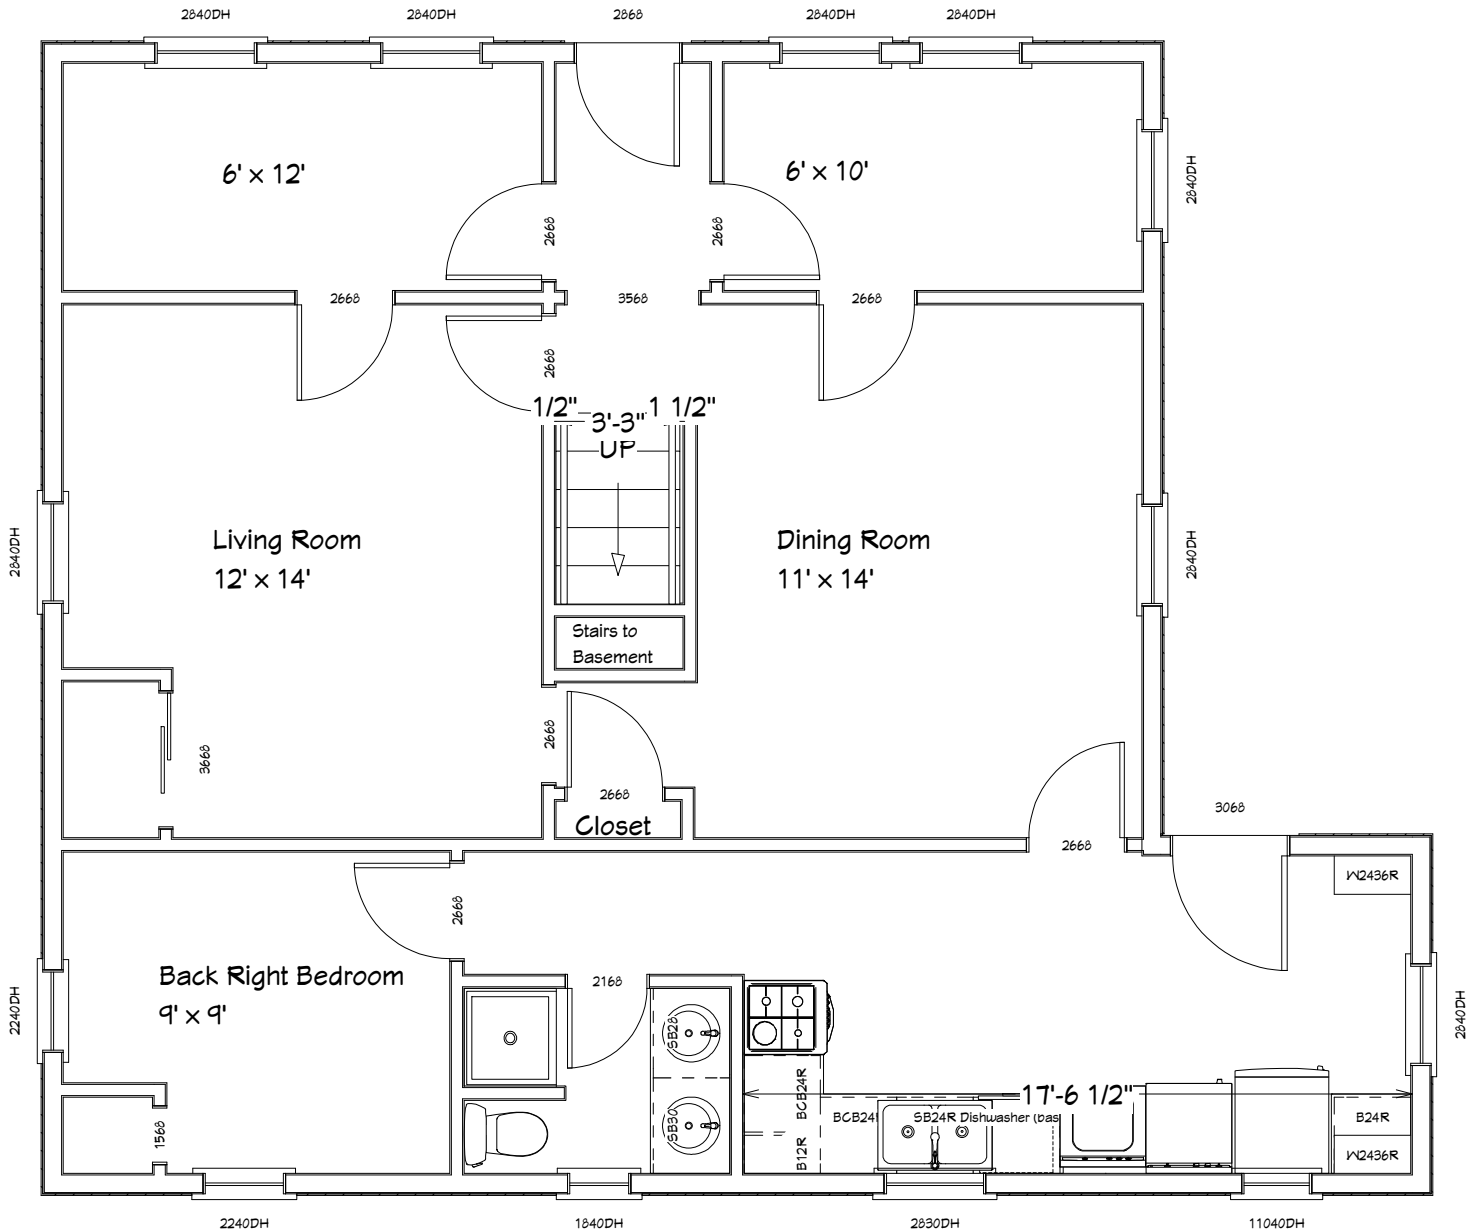

# 138 E. Cleveland Avenue

**1st Floor**  
**LIVING AREA**  
946 SQ FT

All measurements are approximate. Layouts are not exact and are only to provide a general layout of the unit.

**2nd Floor**  
**LIVING AREA**  
 748 SQ FT

All measurements are approximate. Layouts are not exact and are only to provide a general layout of the unit.