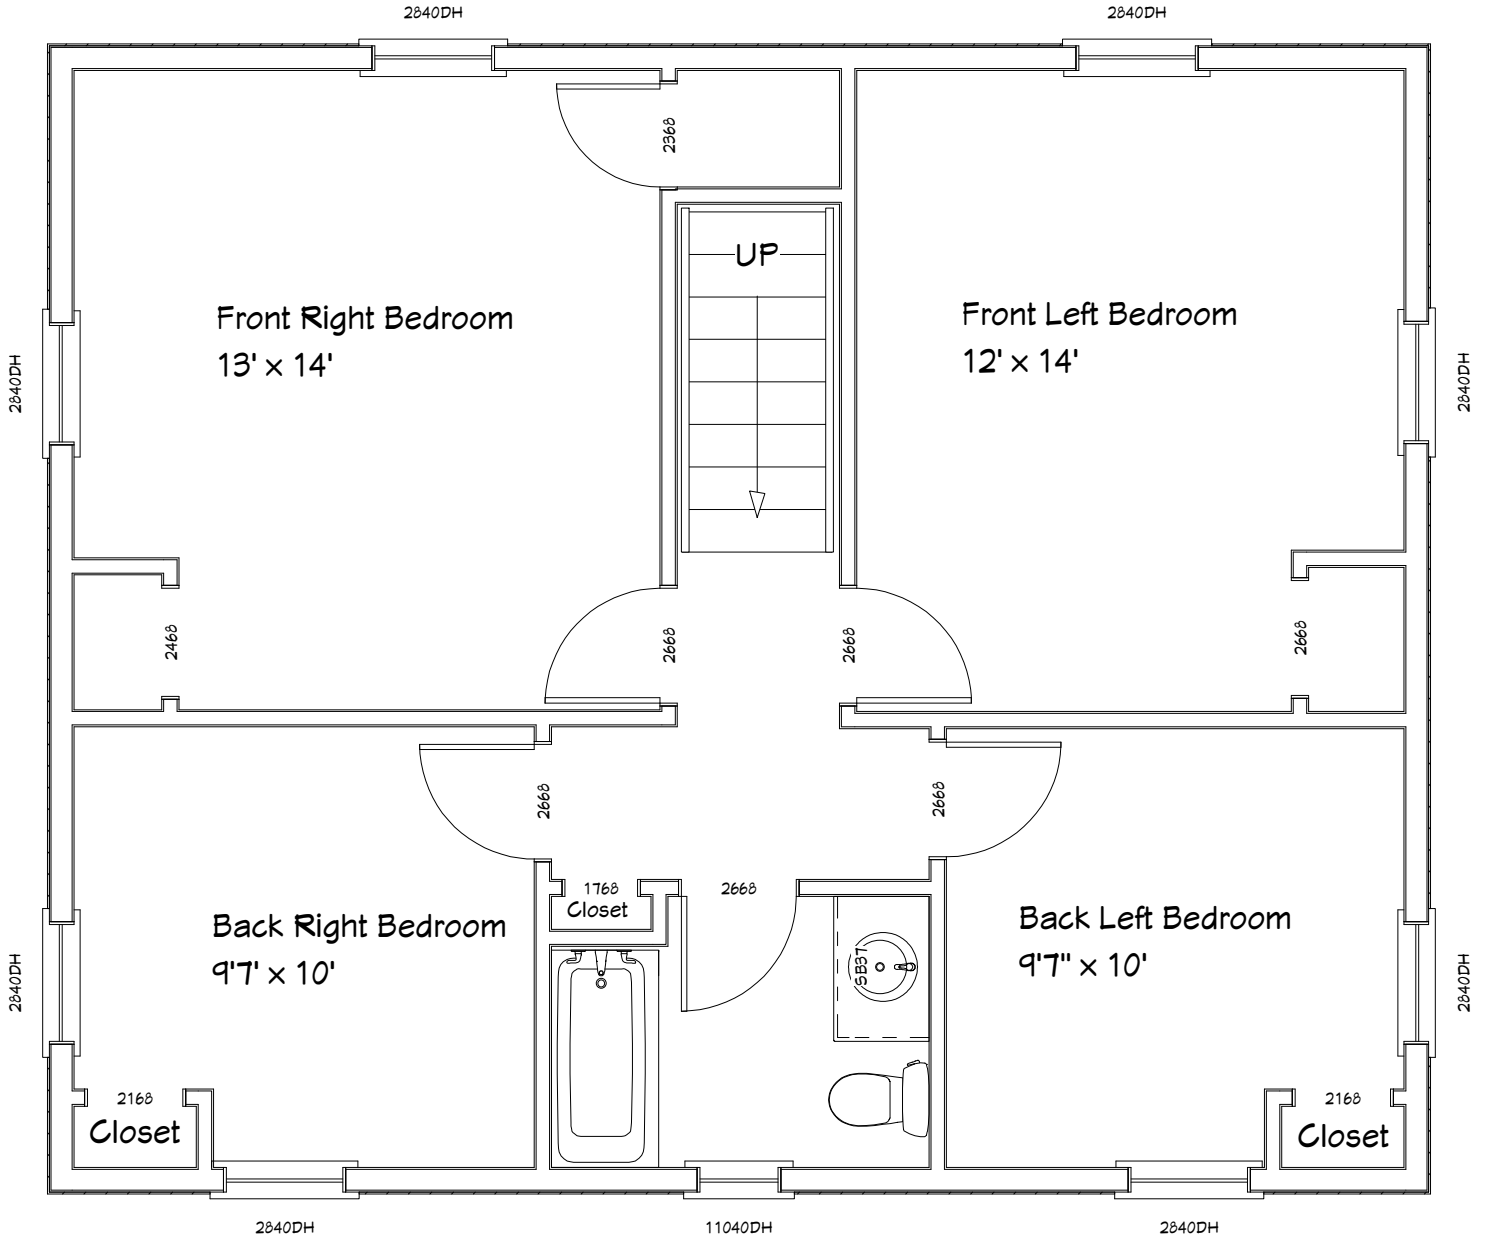

# 138 E. Cleveland Avenue

**1st Floor**  
**LIVING AREA**  
946 SQ FT

All measurements are approximate. Layouts are not exact and are only to provide a general layout of the unit.

**2nd Floor**  
**LIVING AREA**  
 748 SQ FT

All measurements are approximate. Layouts are not exact and are only to provide a general layout of the unit.