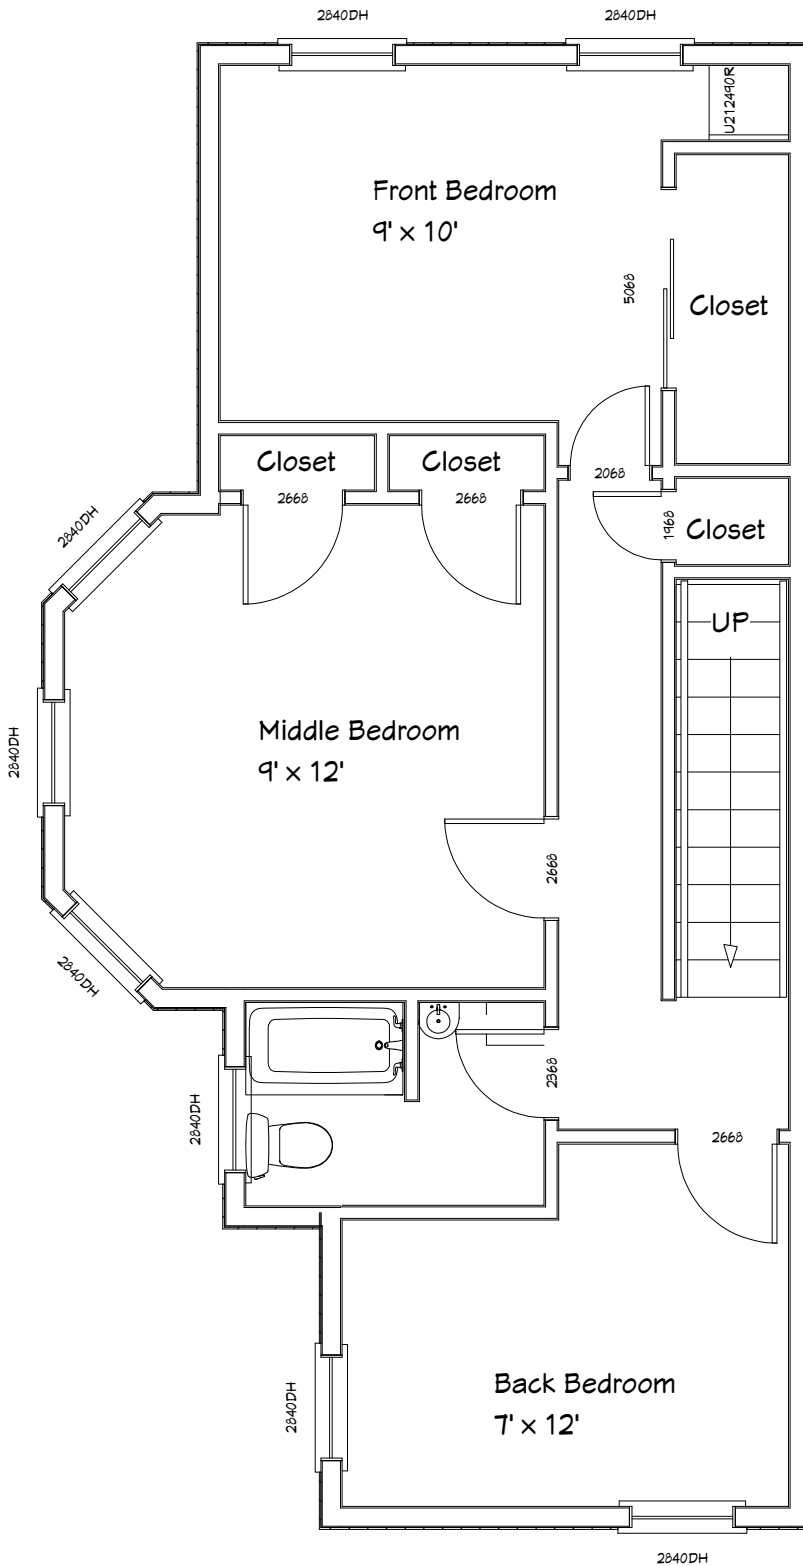

12 ANNABELLE STREET

1st Floor
LIVING AREA
650 SQ FT

All measurements are approximate. Layouts are not exact and are only to provide a general layout of the unit.

**2nd Floor
LIVING AREA
589 SQ FT**

All measurements are approximate. Layouts are not exact and are only to provide a general layout of the unit.