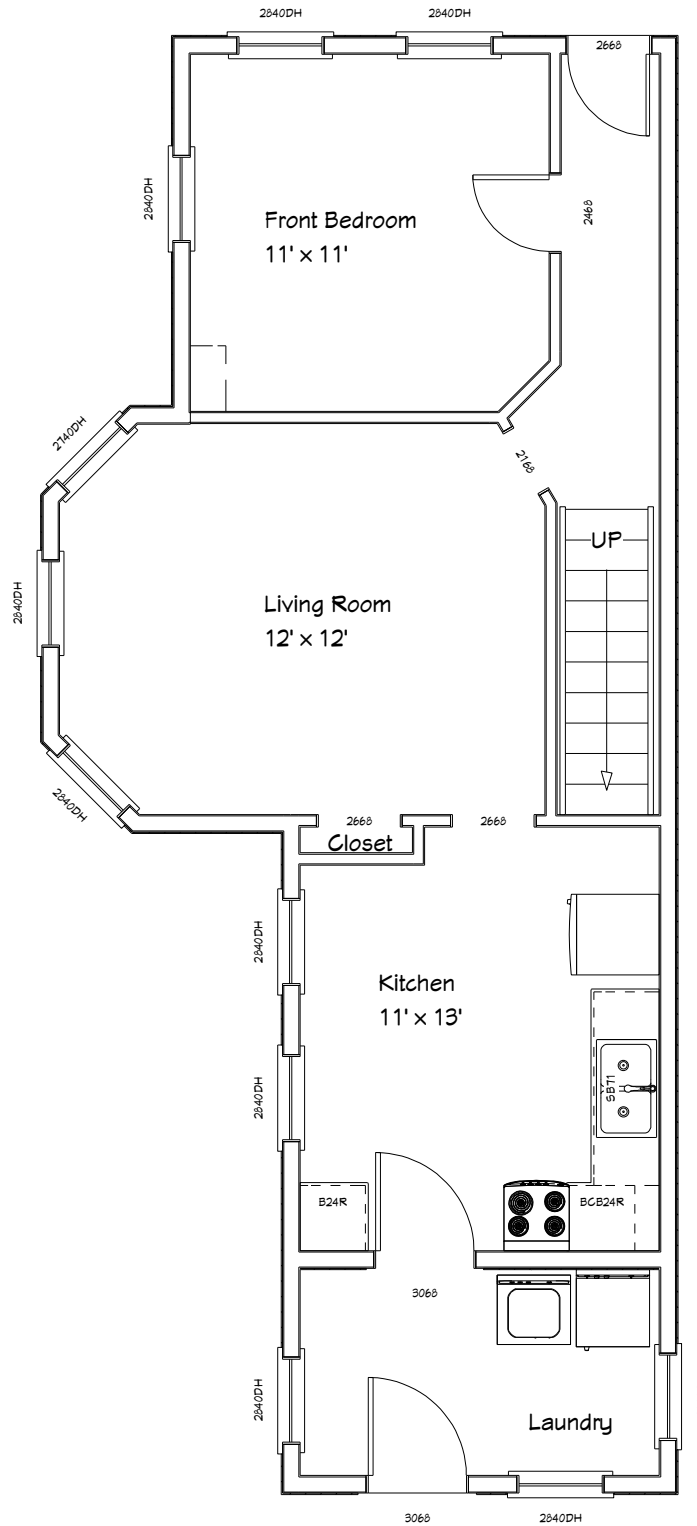

12 ANNABELLE STREET

1st Floor
LIVING AREA
650 SQ FT

All measurements are approximate. Layouts are not exact and are only to provide a general layout of the unit.

**2nd Floor
LIVING AREA
589 SQ FT**

All measurements are approximate. Layouts are not exact and are only to provide a general layout of the unit.