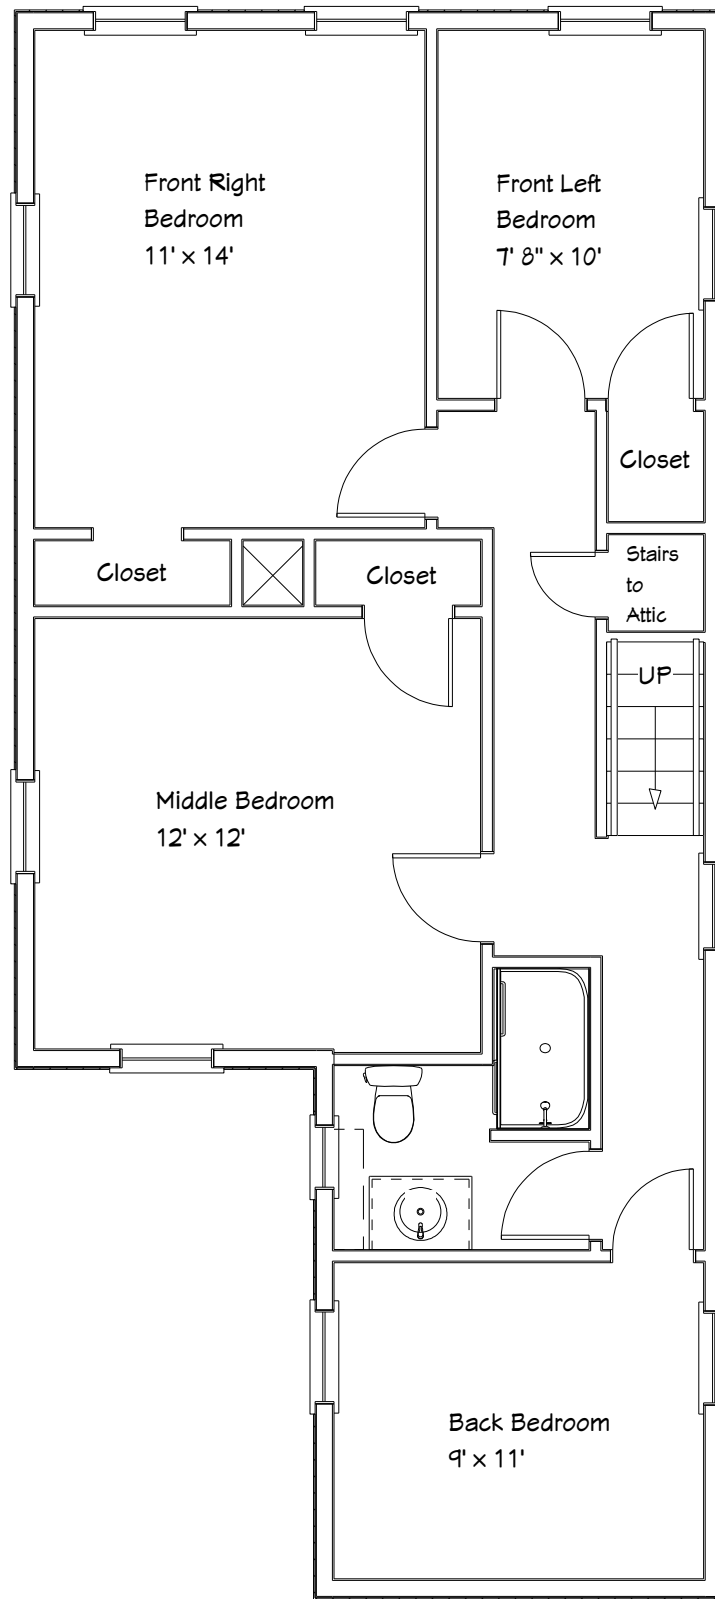

126 EAST CLEVELAND AVENUE

1st Floor
LIVING AREA
940 SQ FT

All measurements are approximate. Layouts are not exact and are only to provide a general layout of the unit.

2nd Floor
LIVING AREA
772 SQ FT

All measurements are approximate. Layouts are not exact and are only to provide a general layout of the unit.