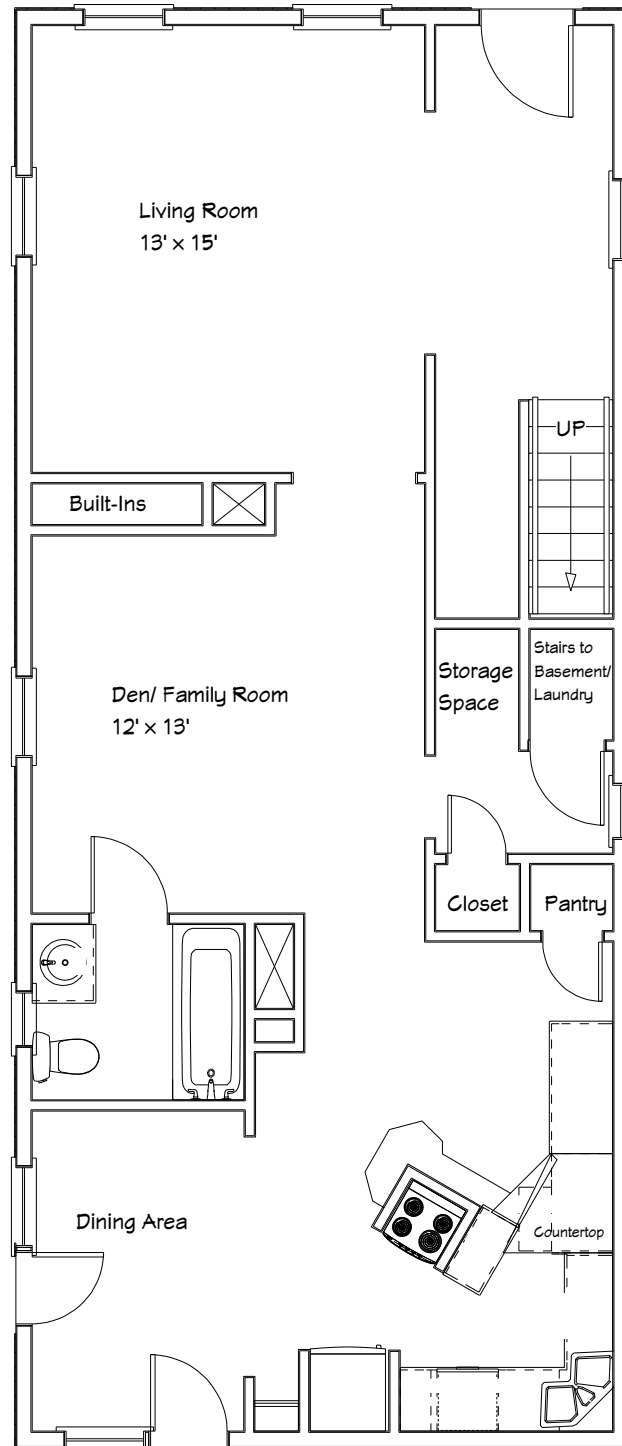

126 EAST CLEVELAND AVENUE

1st Floor
LIVING AREA
940 SQ FT

All measurements are approximate. Layouts are not exact and are only to provide a general layout of the unit.

2nd Floor
LIVING AREA
772 SQ FT

All measurements are approximate. Layouts are not exact and are only to provide a general layout of the unit.