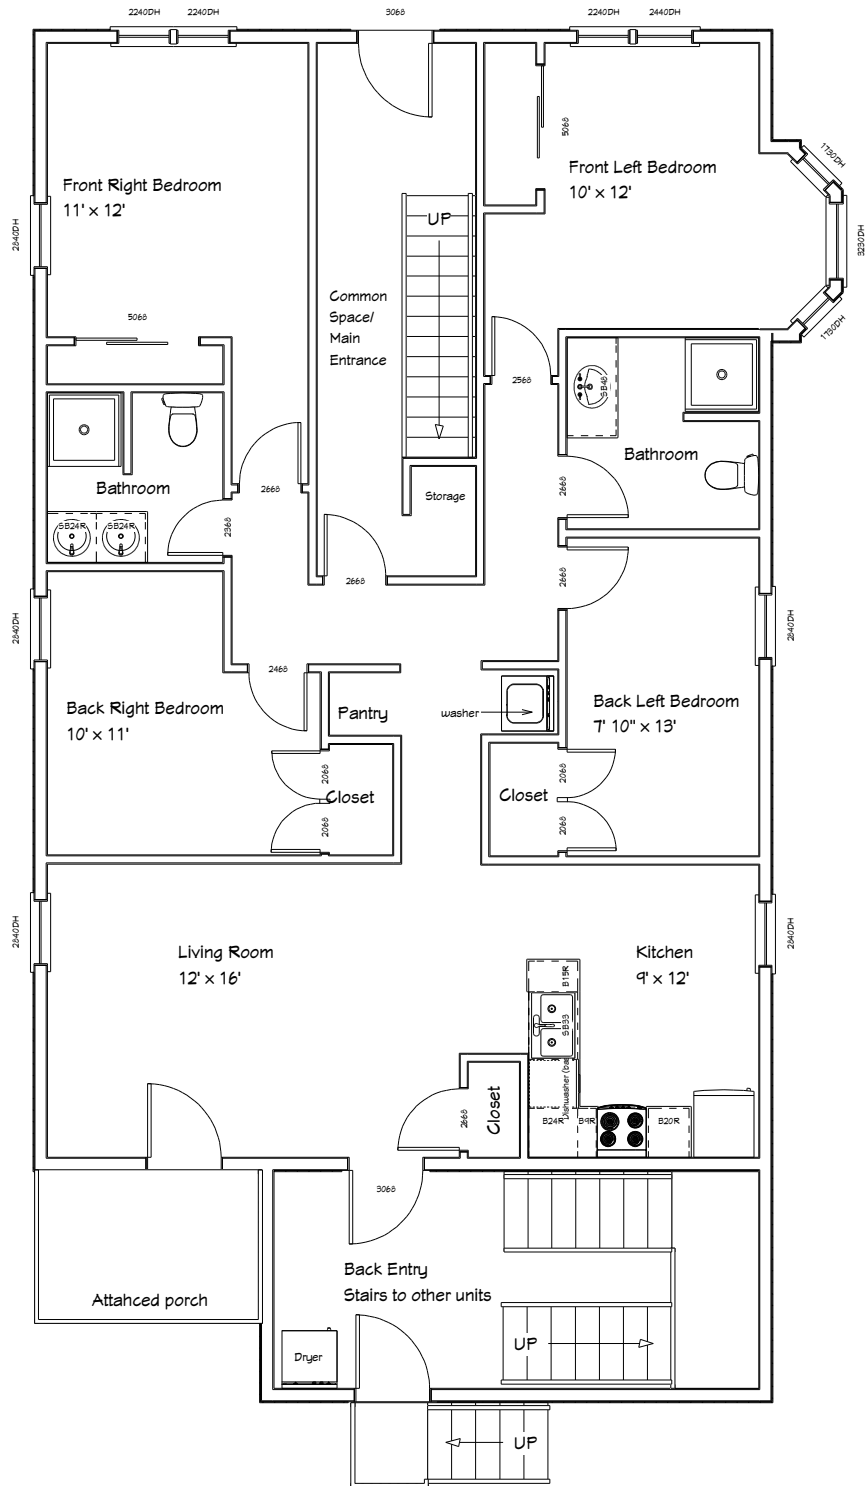

69 W. Delaware Avenue

LIVING AREA
1607 SQ FT

All measurements are approximate. Layouts are not exact and are only to provide a general layout of the unit.