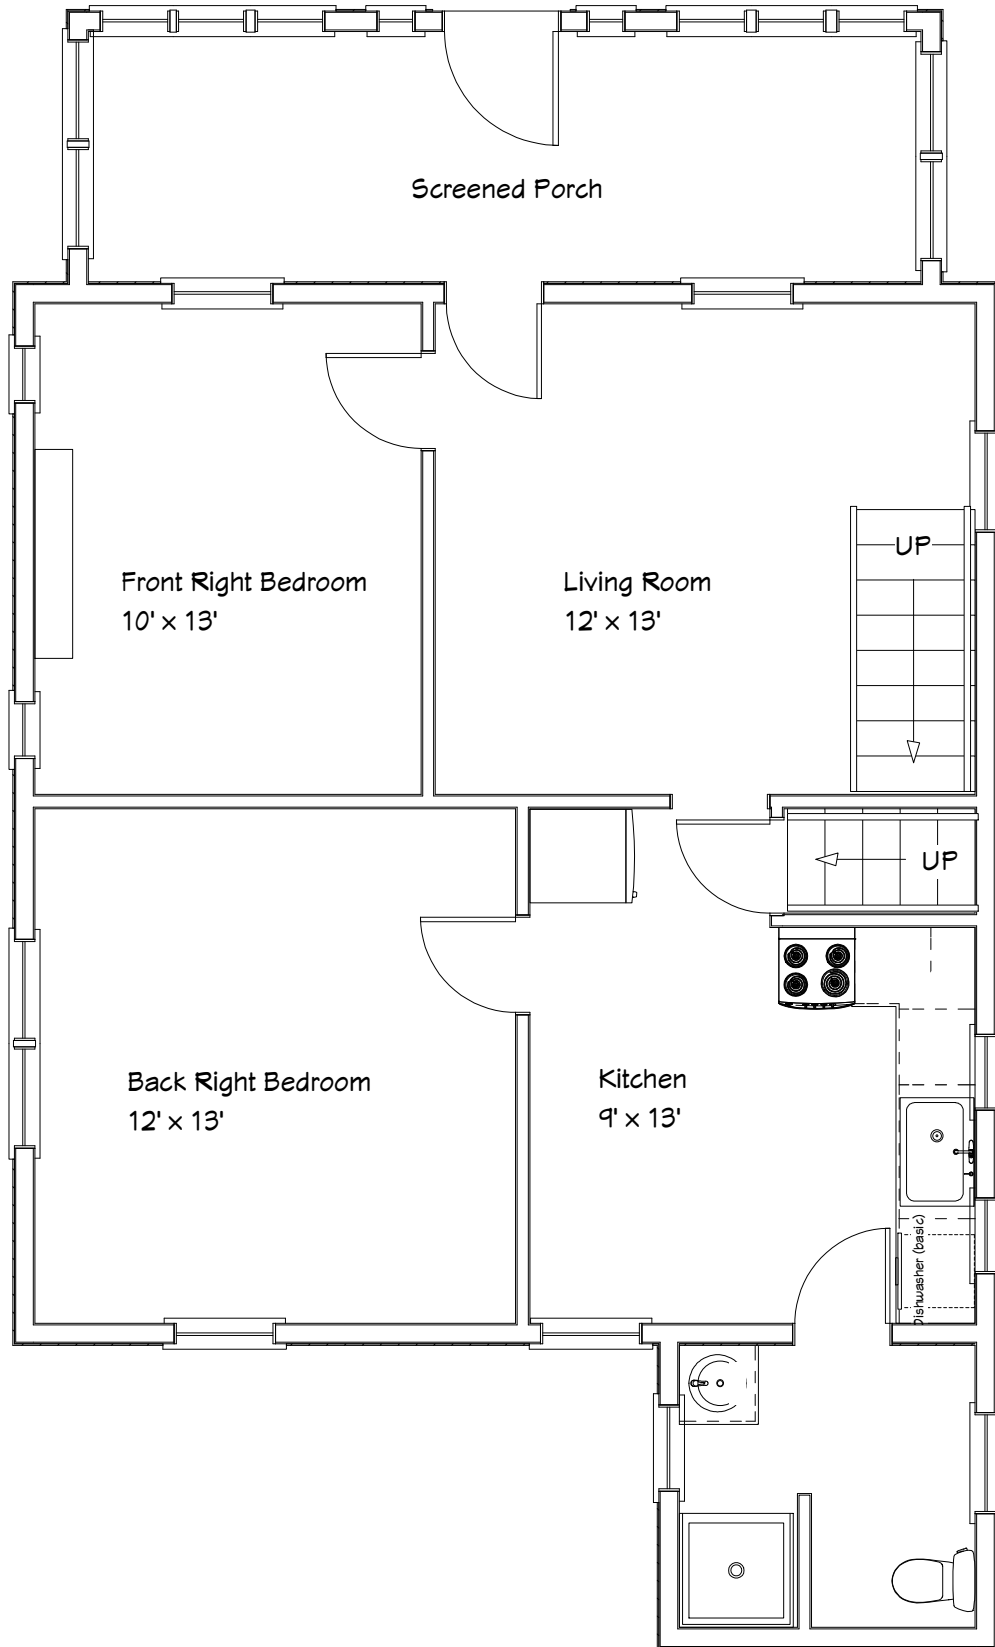

151 HAINES STREET

1st Floor
LIVING AREA
951 SQ FT

All measurements are approximate. Layouts are not exact and are only to provide a general layout of the unit.

2nd Floor
LIVING AREA
704 SQ FT

All measurements are approximate. Layouts are not exact and are only to provide a general layout of the unit.