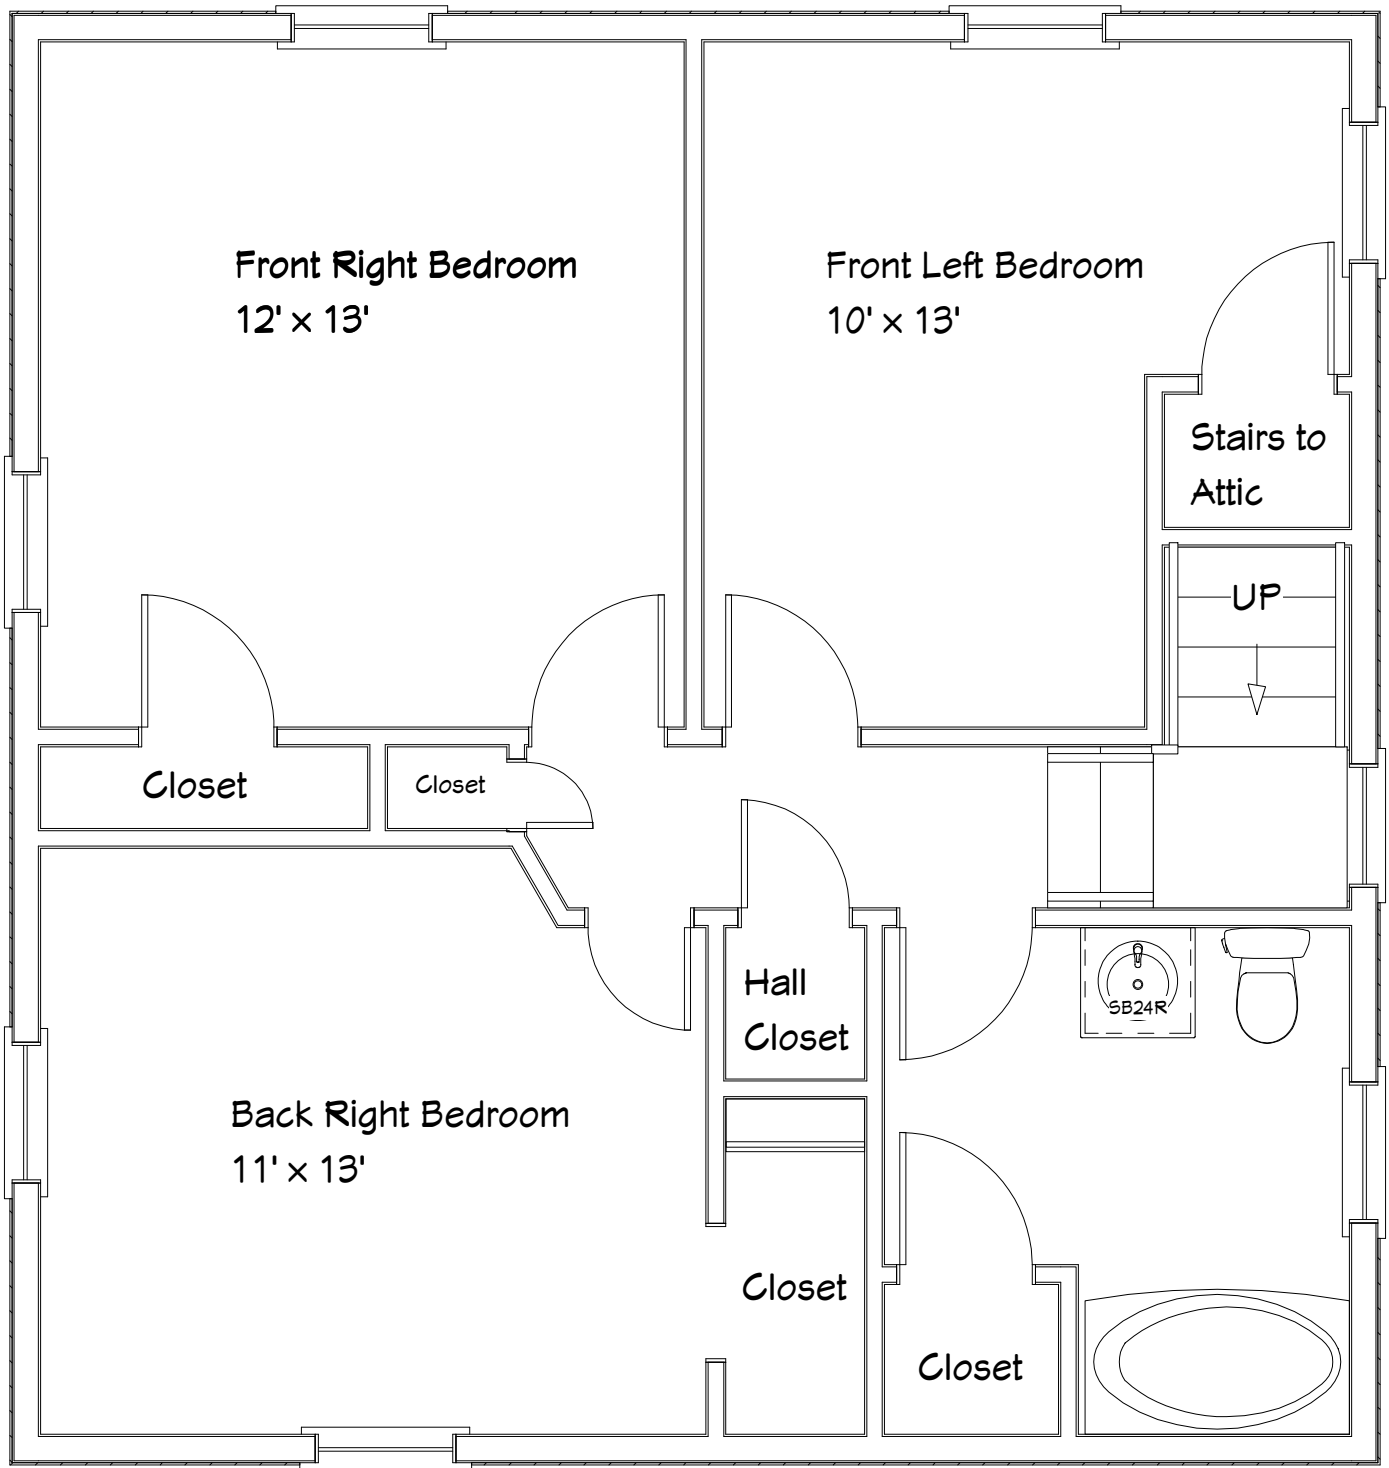

151 HAINES STREET

1st Floor
LIVING AREA
951 SQ FT

All measurements are approximate. Layouts are not exact and are only to provide a general layout of the unit.

2nd Floor
LIVING AREA
704 SQ FT

All measurements are approximate. Layouts are not exact and are only to provide a general layout of the unit.