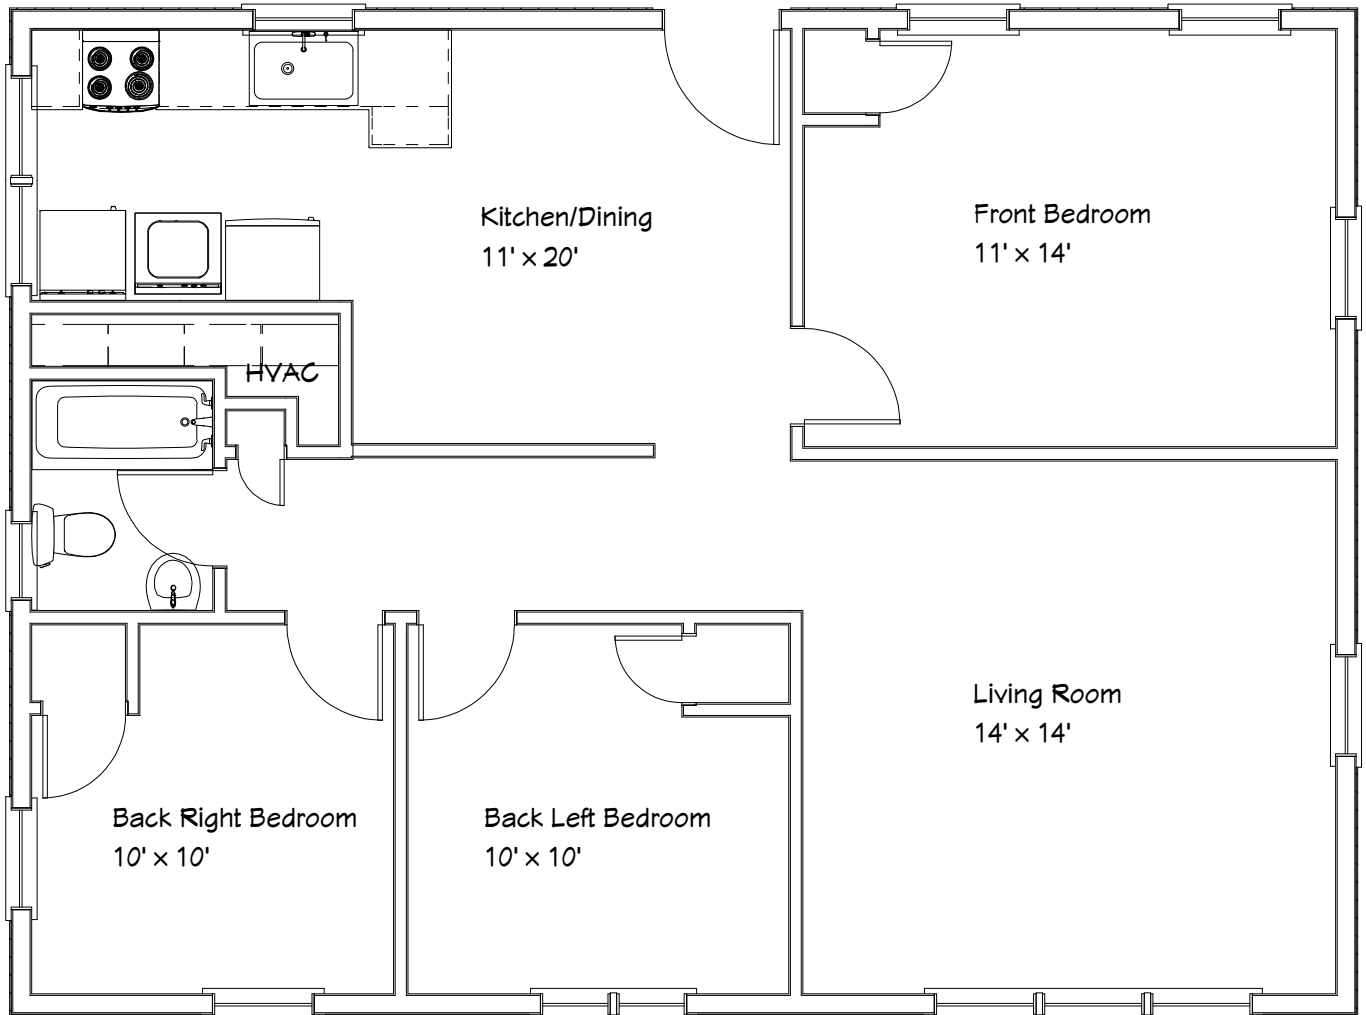

140 EAST CLEVELAND

LIVING AREA
923 SQ FT

All measurements are approximate. Layouts are not exact and are only to provide a general layout of the unit.